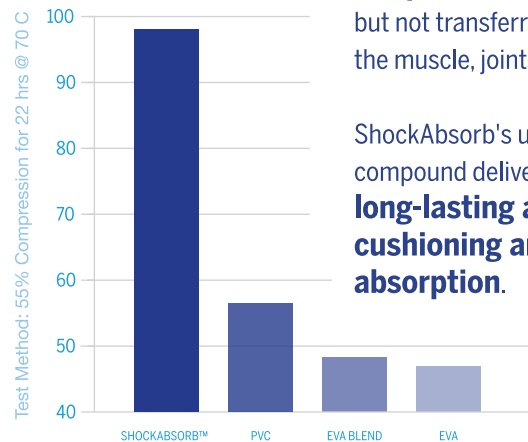

Orthotic insoles **significantly improve postural sway** by reducing the range to provide **more postural steadiness and improved balance**.

Firm arch support and frontal alignment have **proven to lessen short and long term pain and improve comfort**.

SUPPORT

Architecture of shell supports and stabilizes both the medial and lateral sides of the foot.

Deep heel cup reduces calcaneal shifting, supporting knees and back.

REDUCED PEAK REARFOOT EVERSION

PowerStep is the only over the counter orthotic **proven to help aid peak rearfoot eversion**.

IMPACT

ShockAbsorb™ retains 95% compression set, **absorbing the pressure and impact** but not transferring back to the muscle, joints and tendons.

ShockAbsorb's unique compound delivers **long-lasting and durable cushioning and shock absorption**.