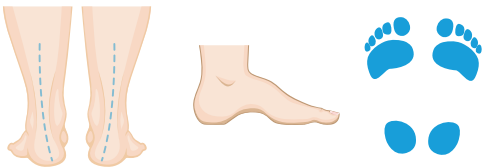

LOW ARCH

pronation | valgus | flat feet
knock knees

NEUTRAL ARCH

neutral heel | straight leg

HIGH ARCH

supination | varus | bow legs

ProTech Low Arch | 1004-01

Responsive arch support in a lower arch height

ProTech Control | 1015-01

Firmer neutral arch with a **slightly-angled heel post** for greater correction of collapsed ankles, *Also available in 3/4 length | 1015-03*

Metatarsal pad | 1019-01

Wide profile | 1017-01