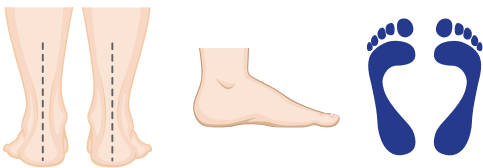

SUPPORT

Architecture of shell supports and stabilizes both the medial and lateral sides of the foot.

Deep heel cup reduces calcaneal shifting, supporting knees and back.

REDUCED PEAK REARFOOT EVERSION

PowerStep is the only over the counter orthotic **proven to help aid peak rearfoot eversion**.

LOW ARCH

pronation | valgus | flat feet
knock knees

NEUTRAL ARCH

neutral heel | straight leg

HIGH ARCH

supination | varus | bow legs

ProTech Low Arch | 1004-01

Responsive arch support in a lower arch height