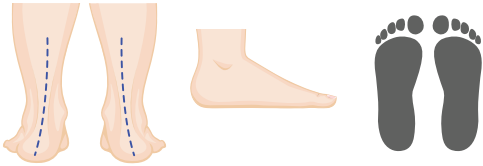

SUPPORT

Architecture of shell supports and stabilizes both the medial and lateral sides of the foot.

Deep heel cup reduces calcaneal shifting, supporting knees and back.

REDUCED PEAK REARFOOT EVERSION

PowerStep is the only over the counter orthotic **proven to help aid peak rearfoot eversion**.

LOW ARCH

pronation | valgus | flat feet
knock knees

NEUTRAL ARCH

neutral heel | straight leg

HIGH ARCH

supination | varus | bow legs

ProTech Low Arch | 1004-01

Responsive arch support in a lower arch height