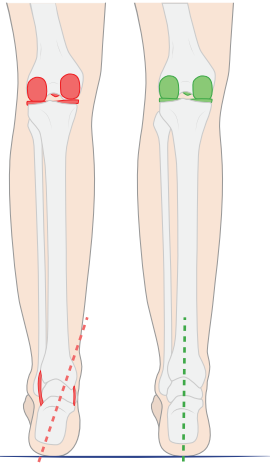

ALIGNMENT

Without PowerStep With PowerStep

Reduced stress on ligaments and tendons from creating a more supportive environment around the knee to reduce hyperextension and miniscus grinding.

FRONTAL PLANE ALIGNMENT

Method to predict the mechanical femoral-tibial angle (mFTA) based on functional determination of joint centres and axes

PowerStep is shown to aid in adjusting the frontal plane, impacting the femoral-tibial angle to provide better support as the femur and tibia converge towards the knee.

Orthotic insoles **significantly improve postural sway** by reducing the range to provide **more postural steadiness and improved balance**.

Firm arch support and frontal alignment have **proven to lessen short and long term pain and improve comfort**.

SUPPORT

Architecture of shell supports and stabilizes both the medial and lateral sides of the foot.

Deep heel cup reduces calcaneal shifting, supporting knees and back.

REDUCED PEAK REARFOOT EVERSION

PowerStep is the only over the counter orthotic **proven to help aid peak rearfoot eversion**.