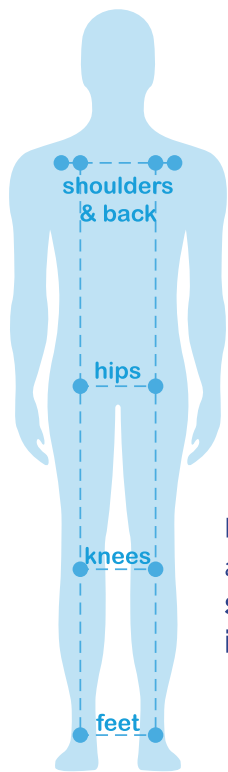

ALIGNMENT

Without PowerStep With PowerStep

Reduced stress on ligaments and tendons from creating a more supportive environment around the knee to reduce hyperextension and miniscus grinding.

FRONTAL PLANE ALIGNMENT

Method to predict the mechanical femoral-tibial angle (mFTA) based on functional determination of joint centres and axes

PowerStep is shown to aid in adjusting the frontal plane, impacting the femoral-tibial angle to provide better support as the femur and tibia converge towards the knee.

Orthotic insoles **significantly improve postural sway** by reducing the range to provide **more postural steadiness and improved balance**.

Firm arch support and frontal alignment have **proven to lessen short and long term pain and improve comfort**.

SUPPORT

Architecture of shell supports and stabilizes both the medial and lateral sides of the foot.

Deep heel cup reduces calcaneal shifting, supporting knees and back.

REDUCED PEAK REARFOOT EVERSION

PowerStep is the only over the counter orthotic **proven to help aid peak rearfoot eversion**.